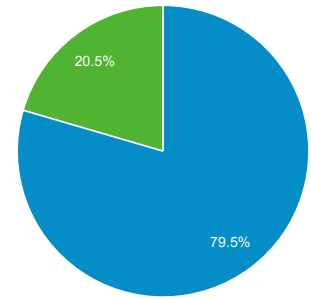

### Overview

Sessions  
12,547,475

Users  
2,686,114

Pageviews  
23,296,491

Pages / Session  
1.86

Avg. Session Duration  
00:02:10

Bounce Rate  
55.49%

% New Sessions  
20.46%

Returning Visitor New Visitor

Language	Sessions	% Sessions
1. en-us	7,388,187	58.88%
2. mk-mk	1,611,237	12.84%
3. en-gb	1,239,451	9.88%
4. sr-rs	441,847	3.52%
5. hr-hr	262,341	2.09%
6. en-mk	165,135	1.32%
7. it-it	130,681	1.04%
8. en-au	125,209	1.00%
9. de-de	123,136	0.98%
10. sr	121,457	0.97%